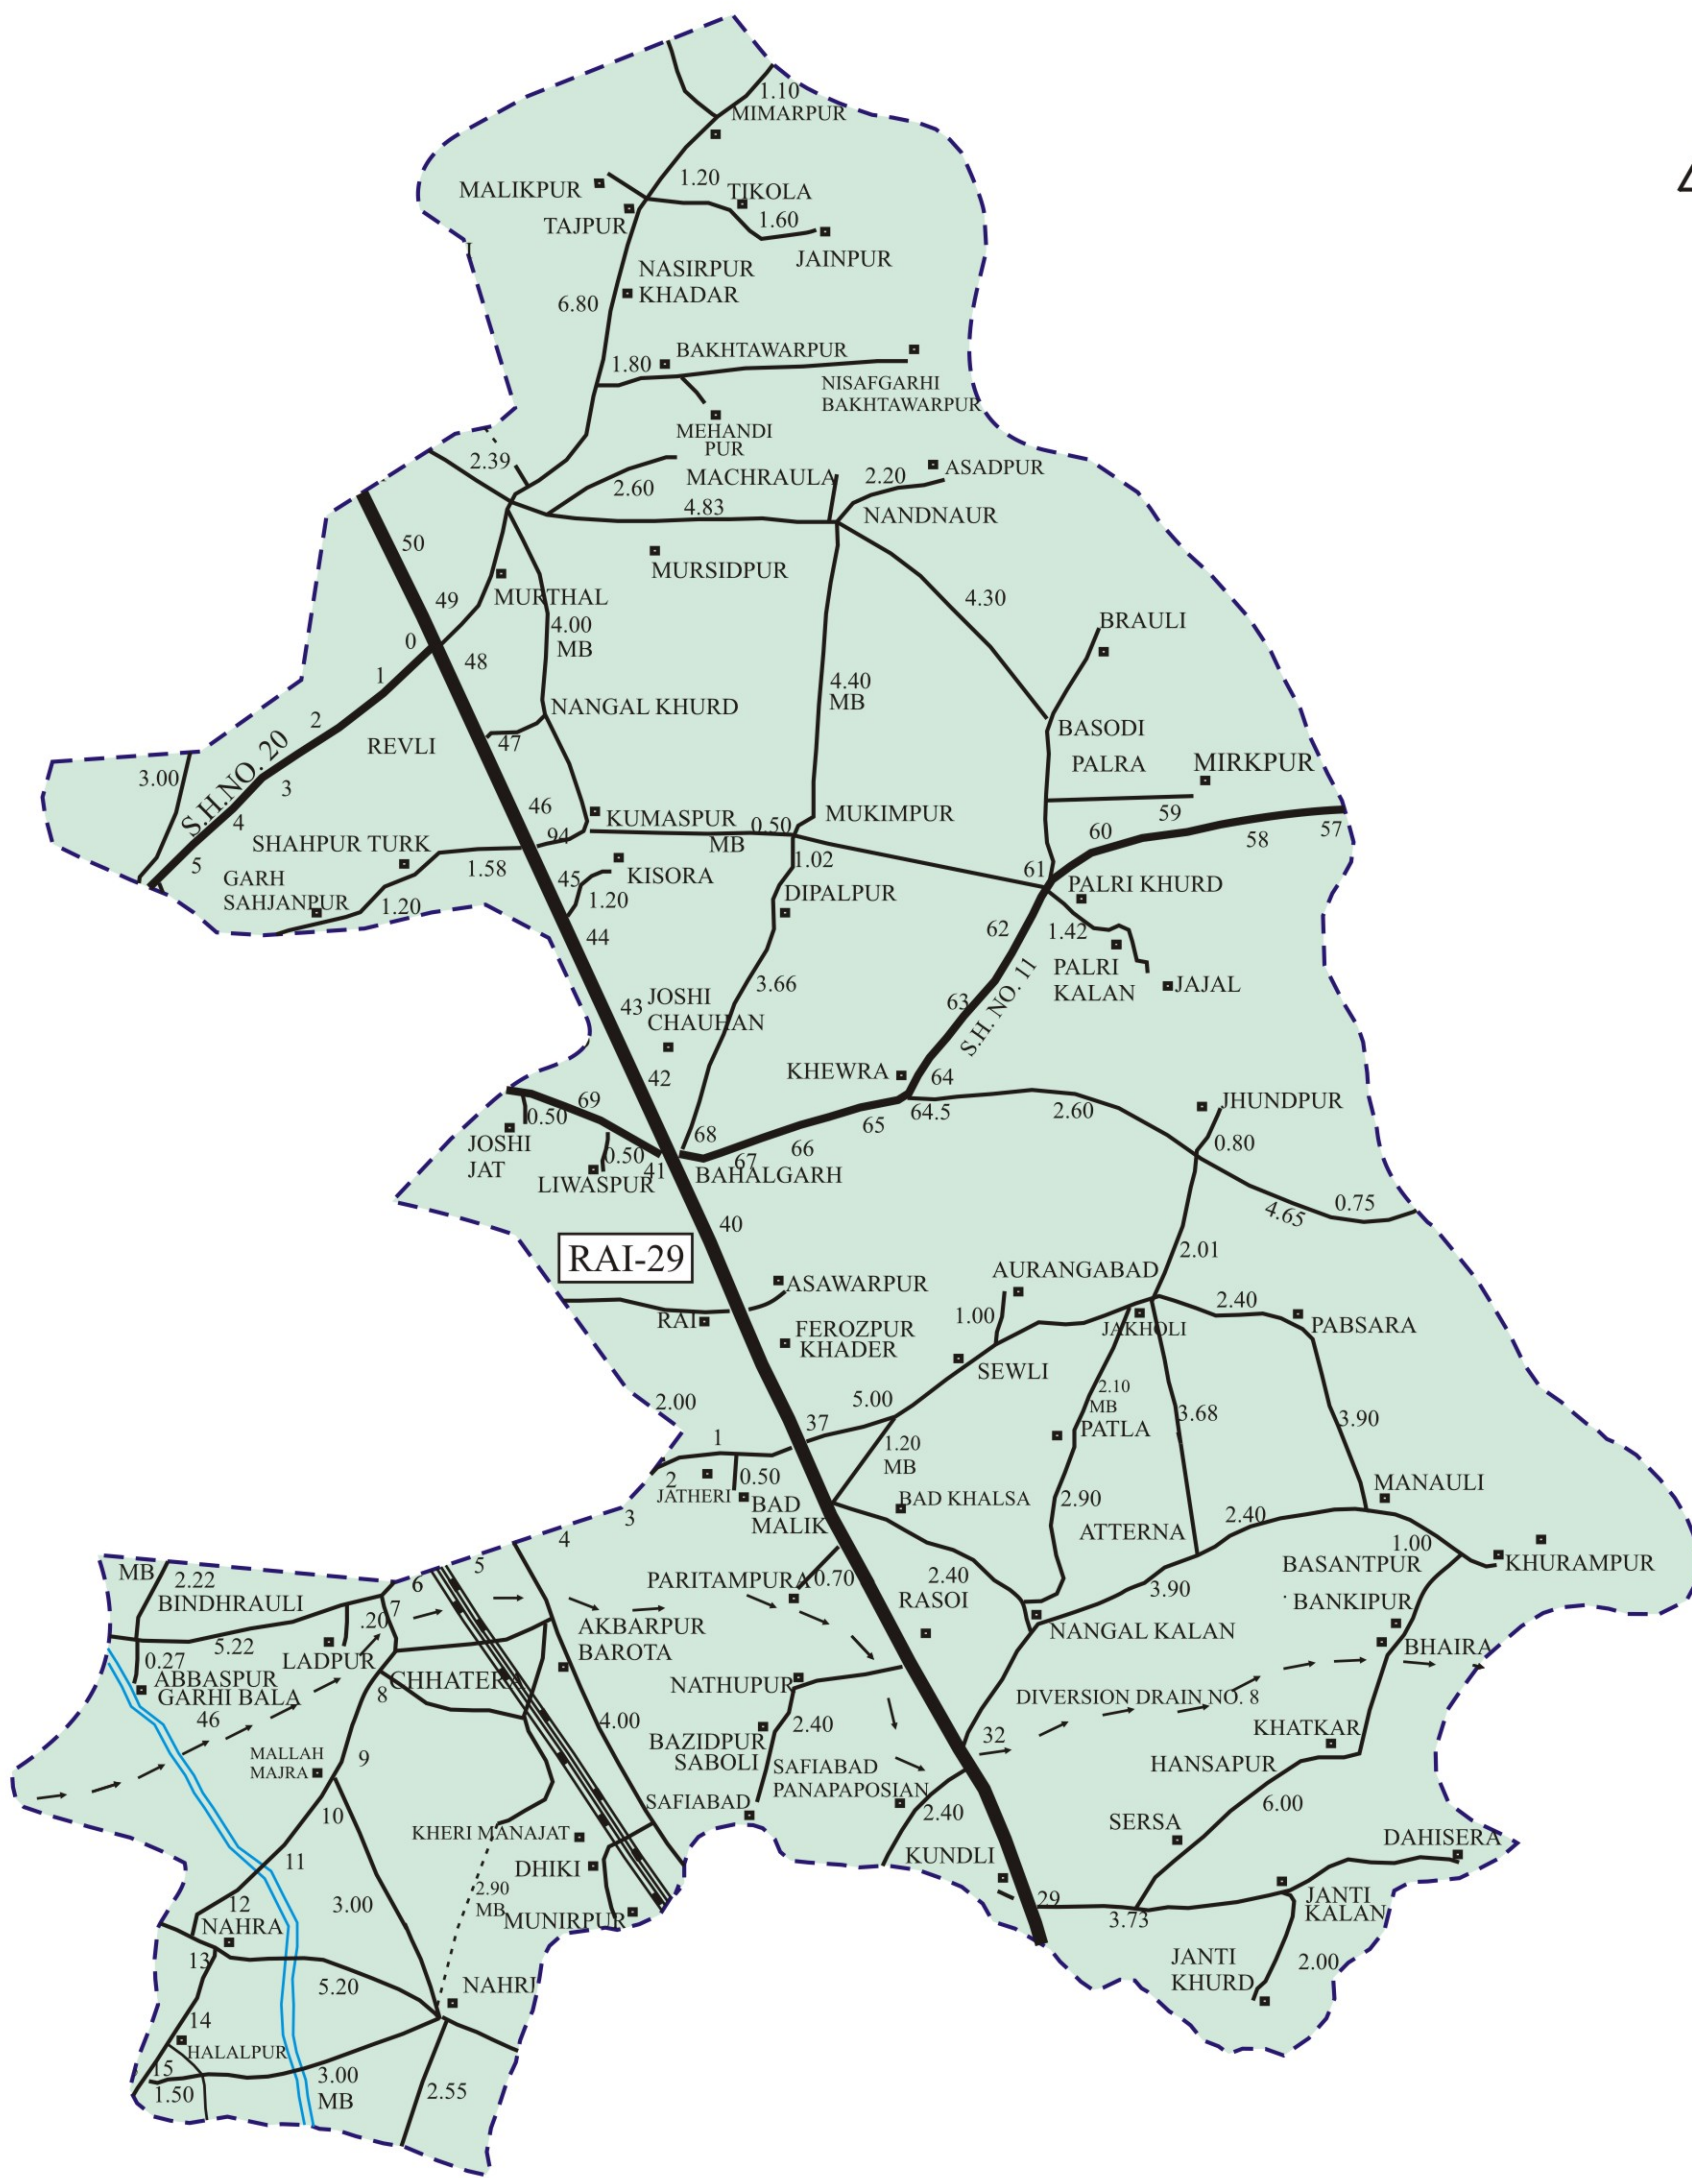

MAP OF 29 RAI ASSEMBLY CONSTITUENCY

LEGENDS

1. CONSTITUENCY BOUNDARY SHOWN AS: 
2. VILL. BOUNDARY 
3. RAILWAY LINE SHOWN AS: 
4. NATIONAL HIGHWAYS SHOWN AS: 
5. STATE HIGHWAYS SHOWN AS: 
6. OTHER DIST. RAODS SHOWN AS: 
7. RIVERS AND CANALS SHOWN AS: 
8. MAJOR DRAINS SHOWN AS: 
9. VILLAGE ABADI 

ELECTION KANUNGO

ELECTION TEHSILDAR
SONEPAT

DISTT. ELECTION OFFICER
SONEPAT