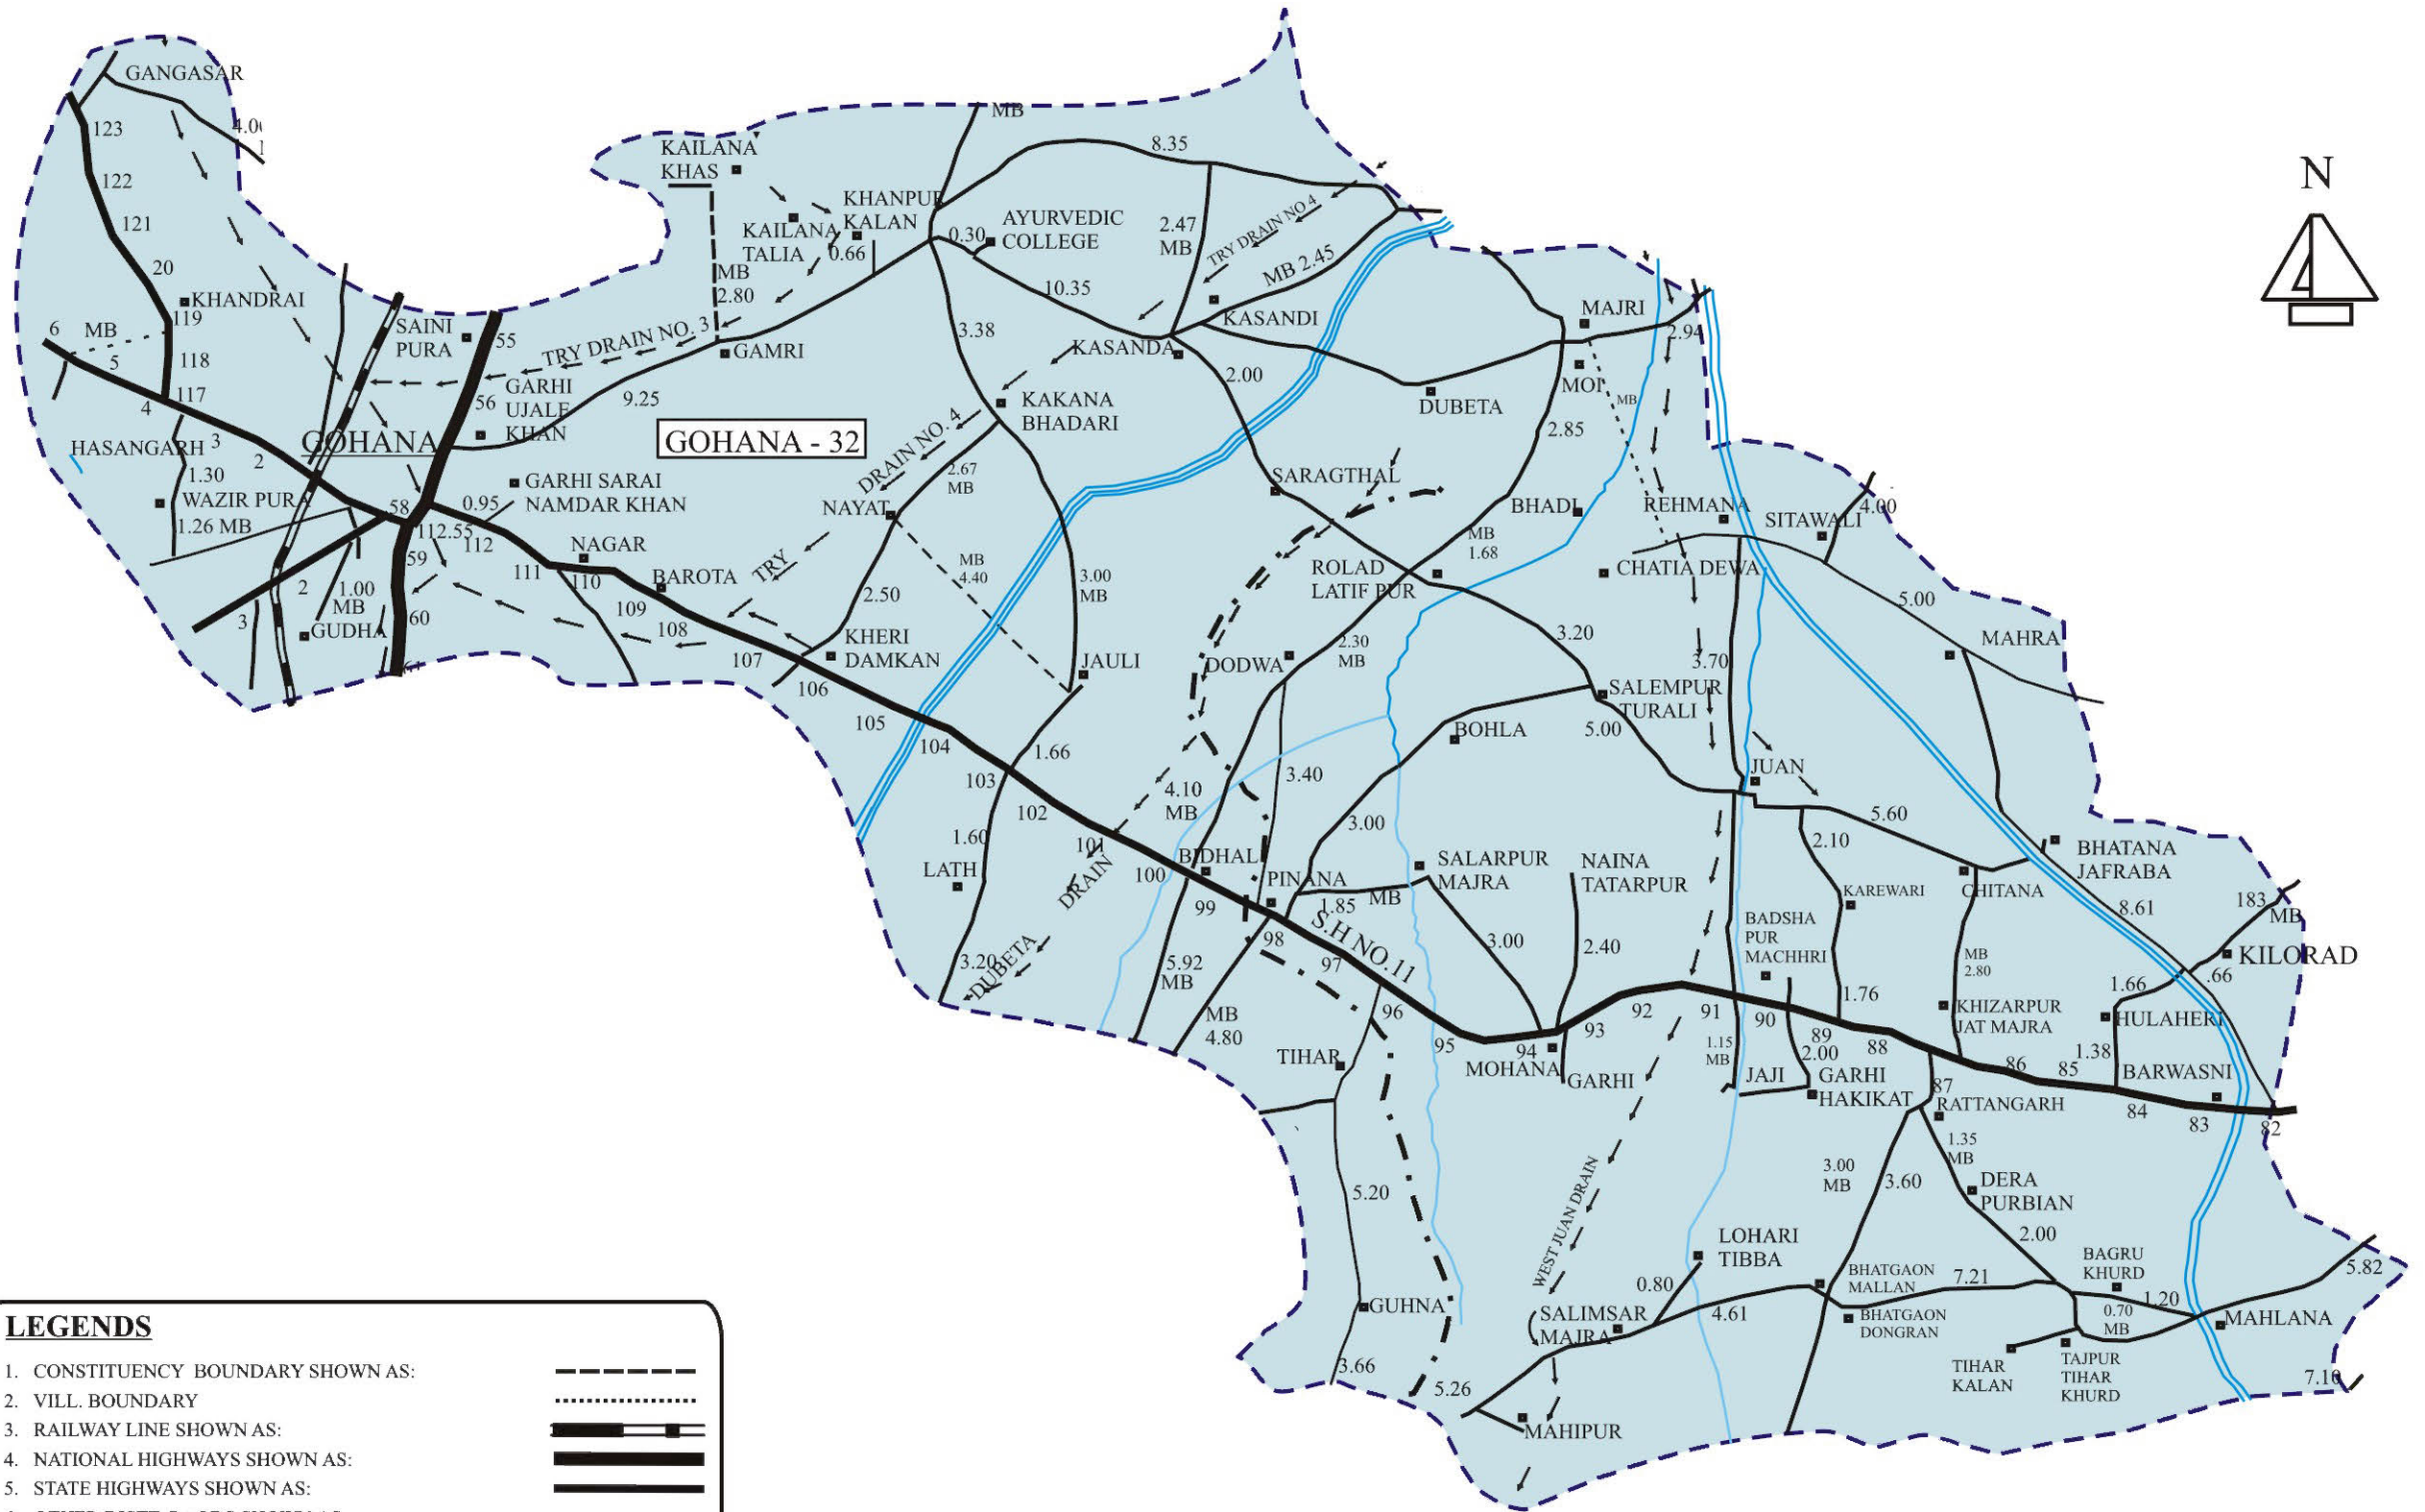

# MAP OF 32 GOHANA ASSEMBLY CONSTITUENCY

## LEGENDS

1. CONSTITUENCY BOUNDARY SHOWN AS: 
2. VILL. BOUNDARY 
3. RAILWAY LINE SHOWN AS: 
4. NATIONAL HIGHWAYS SHOWN AS: 
5. STATE HIGHWAYS SHOWN AS: 
6. OTHER DISTT. RAODS SHOWN AS: 
7. RIVERS AND CANALS SHOWN AS: 
8. MAJOR DRAINS SHOWN AS: 
9. VILLAGE ABADI 